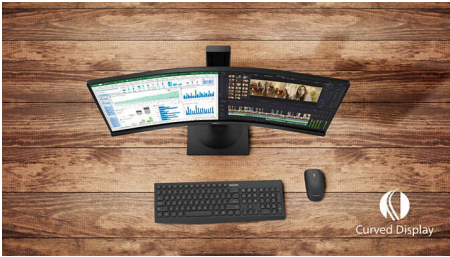

Features designed for you

- DisplayPort connection for maximum visuals
- HDMI ensures universal digital connectivity
- Built-in stereo speakers for multimedia
- Less eye fatigue with Flicker-free technology
- LowBlue Mode for easy on-the-eyes productivity
- Cable management reduces cable clutter for neat workspace

Curved design inspired by the world around us

- Curved display design for more immersive experience

Superb Picture Quality

- SmartContrast for rich black details
- 16:9 Full HD display for crisp detailed images
- VA display delivers awesome images with wide viewing angles
- SmartImage game mode optimized for gamers
- Effortlessly smooth gameplay with AMD FreeSync™ technology

PHILIPS

Full HD Curved LCD monitor
E Line 27" (68.6 cm), 1920 x 1080 (Full HD)

Highlights

Curved display design

Desktop monitors offer a personal user experience, which suits a curve design very well. The curved screen provides a pleasant yet subtle immersion effect, which focuses on you at the center of your desk.

VA display

Philips VA LED display uses an advanced multi-domain vertical alignment technology which gives you super-high static contrast ratios for extra vivid and bright images. While standard office applications are handled with ease, it is especially suitable for photos, web-browsing, movies, gaming, and demanding graphical applications. It's optimized pixel management technology gives you 178/178 degree extra wide viewing angle, resulting in crisp images.