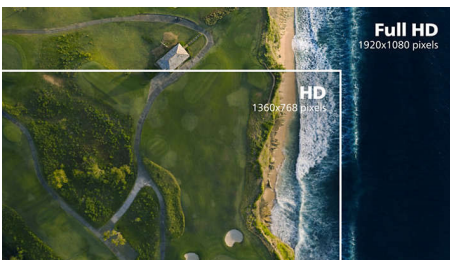

16:9 Full HD display

Picture quality matters. Regular displays deliver quality, but you expect more. This display features enhanced Full HD 1920 x 1080 resolution. With Full HD for crisp detail paired

with high brightness, incredible contrast and realistic colors expect a true to life picture.