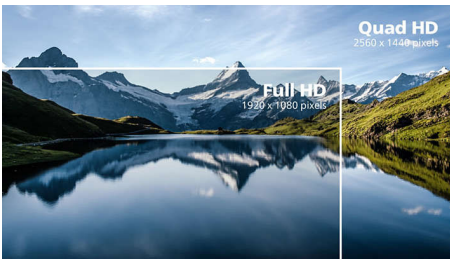

Krištáľovo čistý obraz

Tieto displeje Philips vytvárajú krištáľovo čistý obraz s rozlíšením Quad HD 2 560 x 1 440 alebo 2 560 x 1 080. Vďaka panelom s vysokým výkonom a vysokou hustotou pixelov, podpore rýchlych pripojení, ako napríklad USB-C, Displayport, HDMI, tieto nové displeje skutočne vdýchnu vašim obrázkom a grafike život. Či už ste náročný používateľ, ktorý potrebuje extrémne podrobné informácie pre riešenia CAD-CAM, používate aplikácie na tvorbu 3D grafiky, alebo ste finančný mág pracujúci s obrovskými

tabuľkami, displeje od spoločnosti Philips vám vždy zaručia krištáľovo čistý obraz.