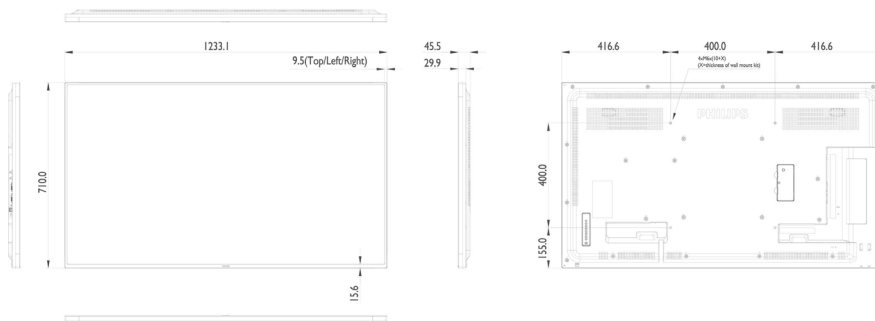

- Set Width: 1231.9 mm
- Product weight: 18.0 kg
- Set Height: 711.2 mm
- Set Depth: 45.72 mm
- Set Width (inch): 48.5 inch
- Set Height (inch): 28.0 inch
- Wall Mount: 400 x 400 mm, M6
- Set Depth (inch): 1.8 inch
- Bezel width: 9.5 mm (T/L/R) 15.6mm (B)
- Product weight (lb): 39.68 lb

Operating conditions

- Altitude: 0 ~ 3000 m
- Temperature range (operation): 0 ~ 40 °C
- MTBF: 50,000 hour(s)
- Relative humidity: 20 ~ 80 %
- Temperature range (storage): -20 ~ 60 °C

Multimedia Applications

- USB Playback Video: M2TS, M4V, MK3D, MKV, MP4, MPEG, MPG, MTS, TS, TTS, VOB, WMV
- USB Playback Picture: BMP, GIF, JPEG, JPG, PDF
- USB Playback Audio: AAC, AIF, AIFF, M4A, MP3, WAV, WMA, ASF, LPCM, M3U, MP4

Internal Player

- CPU: Quad Core Cortex A9 1.8GHz
- GPU: ARM Mali400 Quad Core 533MHz
- Memory: 2GB DDR3
- Storage: 16GB EMMC

Accessories

- Included accessories: Remote Control, Batteries for remote control, Quick start guide, RS232 cable, AC Power Cord

- Optional accessories: ColourCalibrationKit (CCK4602)
- Stand: Universal Stand (Large size) (Optional)

Miscellaneous

- On-Screen Display Languages: English, French, German, Spanish, Polish, Turkish, Russian, Italian, Simplified Chinese, Traditional Chinese, Arabic, Japanese, Danish, Dutch, Finnish, Norwegian, Portuguese, Swedish
- Warranty: 3 year warranty
- Regulatory approvals: EnergyStar 7.0, CE, FCC, Class B, UL/cUL, CCC, C-Tick, RoHS, GOST, BSMI, CB, J-Moss, PSE, VCCI

Issue date 2024-10-29

Version: 7.0.1

EAN: 87 12581 74128 0

© 2024 Koninklijke Philips N.V.
All Rights reserved.

Specifications are subject to change without notice.
Trademarks are the property of Koninklijke Philips N.V.
or their respective owners.

www.philips.com