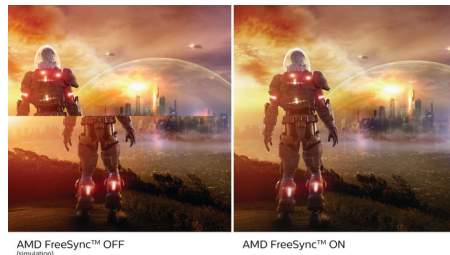

Ultra-smooth gaming

Gaming shouldn't be a choice between choppy gameplay or broken frames. With the new Philips monitor it doesn't have to be. Get fluid, artifact-free performance at virtually any framerate with AMD FreeSync™ technology, smooth quick refresh and ultra-fast response time.