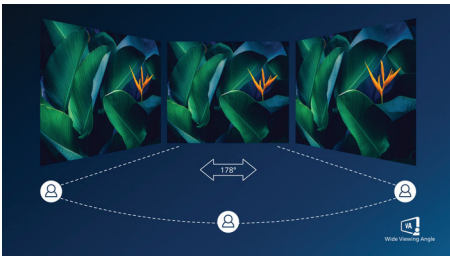

PHILIPS

Full HD Curved LCD monitor
E Line 24 (23.6" / 59.9 cm diag.), 1920 x 1080 (Full HD)

241E1C/89

Highlights

Curved display design

Desktop monitors offer a personal user experience, which suits a curve design very well. The curved screen provides a pleasant yet subtle immersion effect, which focuses on you at the center of your desk.

VA display

Philips VA LED display uses an advanced multi-domain vertical alignment technology which gives you super-high static contrast ratios for extra vivid and bright images. While standard office applications are handled with ease, it is especially suitable for photos, web-browsing, movies, gaming, and demanding graphical applications. It's optimized pixel management technology gives you 178/178 degree extra wide viewing angle, resulting in crisp images.