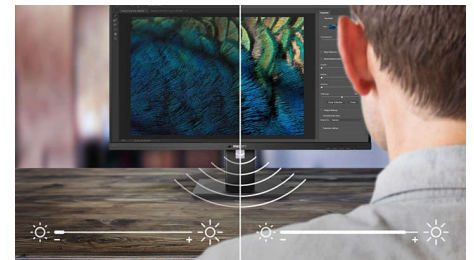

PowerSensor

PowerSensor is a built-in 'people sensor' that transmits and receives harmless infrared signals to determine if the user is present and then automatically reduces monitor brightness when the user steps away from the desk, cutting energy costs by up to 80 percent and prolonging monitor life.