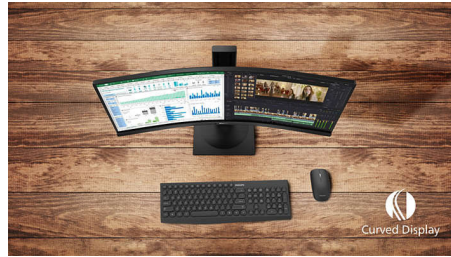

Designed for the way you work

- Tilt, swivel and height-adjust for an ideal viewing position
- Eyesafe-certified blue light protection and colour accuracy
- Built-in KVM switch to easily switch between sources
- Webcam with noise-cancelling microphone for collaboration
- Curved display design for a more immersive experience
- 32:9 SuperWide: for replacing multi-screen setups

Designed for sustainability

- PowerSensor saves up to 80% energy costs

PHILIPS

Highlights

USB-C Docking with RJ45

Simplify all peripherals from monitor to PC using one-cable docking USB Type-C connector, including networking, high-resolution video output from PC to monitor, and surfing on the Internet without an additional network cable, even without a LAN port on your notebook. RJ45 connection through USB-C offers a fast and secure connection when needed. Getting the fastest data speeds allows you to transfer data from a HDD to your PC faster than ever. Additionally, USB-C with power delivery can even enable you to power and charge your notebook from the monitor, eliminating the need for extra power cables.

DisplayHDR 400

VESA-certified DisplayHDR 400 delivers a significant step up from normal SDR displays. Unlike other "HDR-compatible" screens, true DisplayHDR 400 produces astonishing brightness, contrast and colours. With global dimming and peak brightness up to 400 nits, images come to life with notable highlights while featuring deeper, more nuanced blacks. It renders a fuller palette of rich new colours, delivering a visual experience that engages your senses.

Curved display design

Desktop monitors offer a personal user experience, which suits a curved design very well. The curved screen provides a pleasant yet subtle immersion effect, which focuses on you at the centre of your desk.