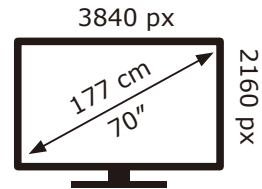

107 kWh/1000h

ABCDEF**G**
HDR
210 kWh/1000h