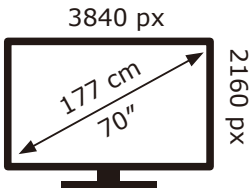

ENERG ⚡

PHILIPS

70PUS8108/12

107 kWh/1000h

ABCDEF**G**
HDR
210 kWh/1000h

2019/2013

ENERG ⚡

PHILIPS