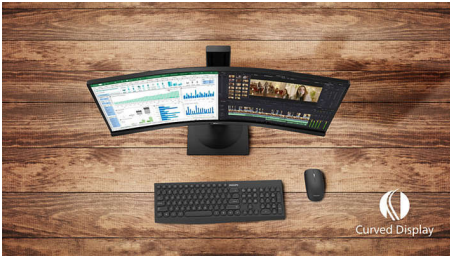

### Features designed for you

- DisplayPort connection for maximum visuals
- HDMI-ready for Full HD entertainment
- Built-in stereo speakers for multimedia

### Elegant Design

- Elegant, slim design complements your home decor

### Superb Picture Quality

- SmartImage Lite for easy optimised image settings
- SmartContrast for deep black level details
- 16:9 Full HD display for crisp, detailed images
- Less eye fatigue with Flicker-Free technology
- VA display delivers awesome images with wide viewing angles
- Ultra Wide-Color wider range of colours for a vivid picture

## Curved display design

Desktop monitors offer a personal user experience, which suits a curved design very well. The curved screen provides a pleasant yet subtle immersion effect, which focuses on you at the centre of your desk.