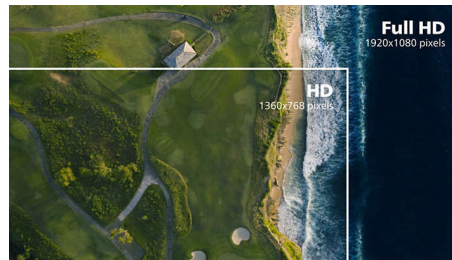

16:9 Full HD display

Picture quality matters. Regular displays deliver quality, but you expect more. This display features enhanced Full HD 1920 x 1080 resolution. With Full HD for crisp detail paired with high brightness, incredible contrast and realistic colours, expect a true-to-life picture.