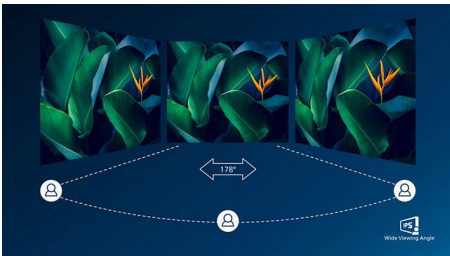

PHILIPS

LCD monitor with Ultra Wide-Color
E Line 27" (68.6 cm), 1920 x 1080 (Full HD)

27E9QDSB/69

Highlights

Ultra Wide-Color Technology

Ultra Wide-Color Technology delivers a wider spectrum of colors for a more brilliant picture. Ultra Wide-Color wider "color gamut" produces more natural-looking greens, vivid reds and deeper blues. Bring, media entertainment, images, and even productivity more alive and vivid colors from Ultra Wide-Color Technology.

IPS technology

IPS displays use an advanced technology which gives you extra wide viewing angles of 178/178 degree, making it possible to view the display from almost any angle. Unlike standard TN panels, IPS displays gives you remarkably crisp images with vivid colors, making it ideal not only for Photos, movies and web browsing, but also for professional applications which demand color accuracy and consistent brightness at all times.

UltraNarrow Border

The new Philips displays feature ultra-narrow borders which allow for minimal distractions and maximum viewing size. Especially suited for multi-display or tiling setup like gaming, graphic design and professional applications, the ultra-narrow border display gives you the feeling of using one large display.