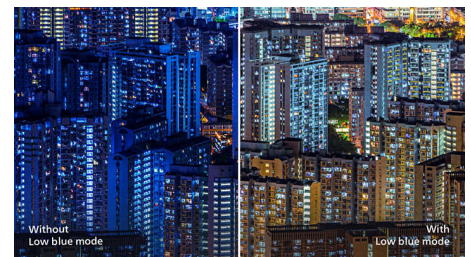

LowBlue Mode

Studies have shown that just as ultra-violet rays can cause eye damage, shortwave-length blue light rays from LED displays can cause eye damage and affect vision over time. Developed for wellbeing, the Philips LowBlue Mode setting uses a smart software technology to reduce harmful shortwave blue light.

Quad HD

IPS
Wide Viewing
Angle

Windows Hello

Flicker-free

LowBlue Mode

PowerSensor

LightSensor

EasyRead