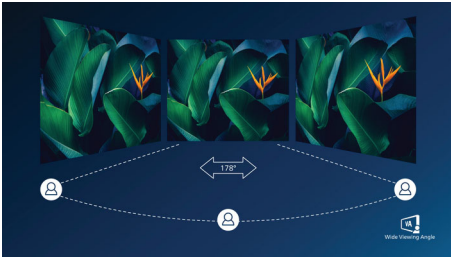

Philips Monitor
Gaming monitor

E Line

24 (23.8" / 60.5 cm diag.)
1920 x 1080 (Full HD)

242E1GAEZ

Gear up

for a clear advantage

The Philips E line gaming monitor is a great all-around display that delivers serious tear-free gameplay. Sync technology, 165Hz fast refresh rate and 1ms deliver smooth entertainment experience no matter playing games and watching movies.

Immersive visuals

- VA display delivers awesome images with wide viewing angles
- 16:9 Full HD display for crisp detailed images
- SmartContrast for rich black details

The gaming advantage is yours

- 165Hz refresh rates for ultra-smooth, brilliant images
- 1ms (MPRT) fast response for crisp image and smooth gameplay
- SmartImage game mode optimized for gamers
- Ultra Wide-Color wider range of colors for a vivid picture

PHILIPS

Highlights

VA display

Philips VA LED display uses an advanced multi-domain vertical alignment technology which gives you super-high static contrast ratios for extra vivid and bright images. While standard office applications are handled with ease, it is especially suitable for photos, web-browsing, movies, gaming, and demanding graphical applications. It's optimized pixel management technology gives you 178/178 degree extra wide viewing angle, resulting in crisp images.

* NTSC Area based on CIE1976

* sRGB Area based on CIE1931

* The monitor may look different from feature images.