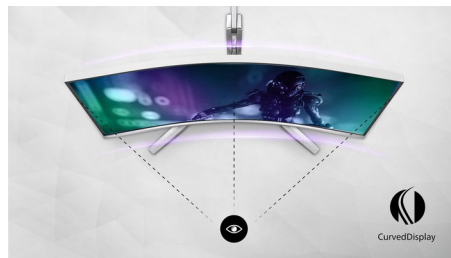

Curved display design

Desktop monitors offer a personal user experience, which suits a curve design very well. The curved screen provides a pleasant yet subtle immersion effect, which focuses on you at the center of your desk.