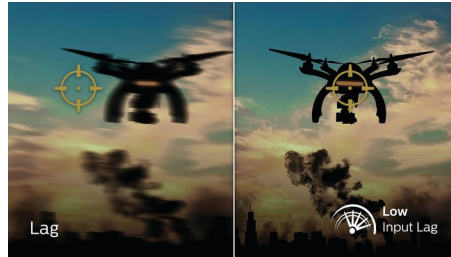

Low input lag

Input lag is the amount of time that elapses between performing an action with connected devices and seeing the result on screen. Low input lag reduces the time delay between entering a command from your devices to monitor, greatly improve on playing twitch-sensitive video games, particularly important to whom plays fast-paced, competitive games.