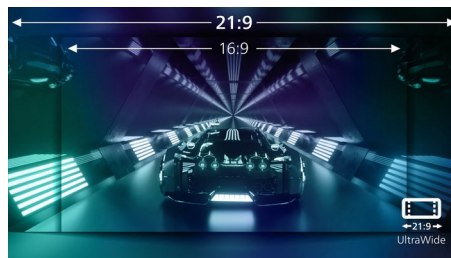

UltraWide CrystalClear images

These Philips screens deliver CrystalClear, UltraWide Quad HD 3440 x 1440 pixel images. Utilizing high performance panels with high-density pixel count, 178/178 wide viewing angles, these new displays will make your

images and graphics come alive. The UltraWide 21:9 format enables more productivity with more room for side-by-side comparisons and more viewable spreadsheet columns. Whether you are demanding professional requiring extremely detailed information for CAD-CAM solutions, or a financial wizard working on huge spreadsheets, Philips displays delivers CrystalClear images.