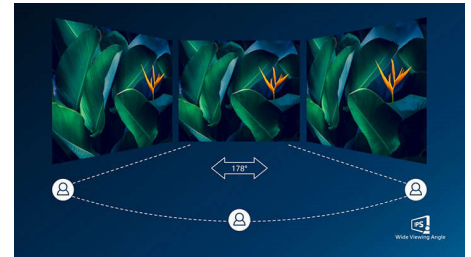

SmartImage Game mode

The new Philips gaming display has quick access OSD fine tuned for gamers, offering you multiple options. "FPS" mode (First person shooting) improves dark themes in games, allowing you to see hidden objects in dark areas. "Racing" mode adapts display with fastest response time, high color, along with image adjustments. "RTS" mode (Real time strategy) has a special SmartFrame mode which enables highlighting of specific area and allows for size and image adjustments. Gamer 1 and Gamer 2 enable you to save personal

325E8SW/69

customized settings based on different games, ensuring best performance.

IPS technology

IPS displays use an advanced technology which gives you extra wide viewing angles of 178/178 degree, making it possible to view the display from almost any angle. Unlike standard TN panels, IPS displays gives you remarkably crisp images with vivid colors, making it ideal not only for Photos, movies and web browsing, but also for professional applications which demand color accuracy and consistent brightness at all times.