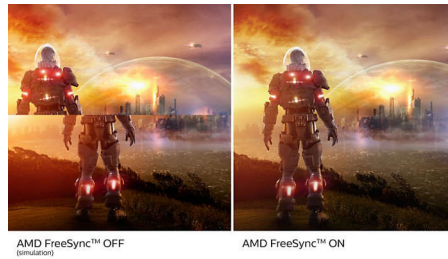

Ultra-smooth gaming

Gaming shouldn't be a choice between choppy gameplay or broken frames. With the new Philips monitor it doesn't have to be. Get fluid, artifact-free performance at virtually any framerate with AMD FreeSync™ technology, smooth quick refresh and ultra-fast response time.