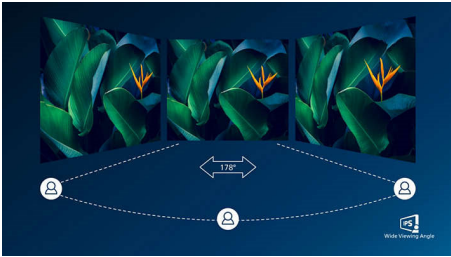

Superb Picture Quality

- SmartContrast for rich black details
- 16:9 Full HD display for crisp, detailed images
- IPS LED wide view technology for image and colour accuracy
- SmartImage game mode optimised for gamers
- Effortlessly smooth gameplay with AMD FreeSync™ technology
- 1 ms (MPRT) fast response for crisp images and smooth gameplay

PHILIPS

LCD monitor
E Line 27" (68.6 cm), 1920 x 1080 (Full HD)

Highlights

IPS technology

IPS displays use an advanced technology that gives you extra-wide viewing angles of 178/178 degrees, making it possible to view the display from almost any angle. Unlike standard TN panels, IPS displays give you remarkably crisp images with vivid colours, making them ideal not only for Photos, movies and web browsing, but also for professional applications that demand colour accuracy and consistent brightness at all times.

1 ms MPRT fast response

MPRT (motion picture response time) is a more intuitive way to describe response time, which directly refers to the duration between seeing blurry noise and clean, crisp images. The Philips gaming monitor with 1 ms MPRT effectively eliminates smearing and motion blur and delivers sharper and more precise visuals to enhance your gaming experience. The best choice for playing thrilling and twitch-sensitive games.