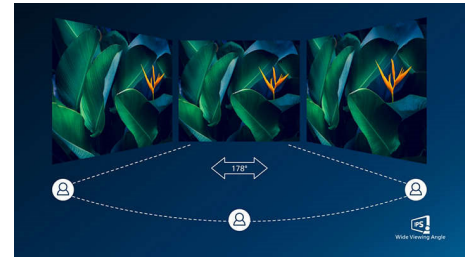

SmartImage Game mode

The new Philips gaming display has quick access OSD fine tuned for gamers, offering you multiple options. "FPS" mode (First person shooting) improves dark themes in games, allowing you to see hidden objects in dark areas. "Racing" mode adapts display with fastest response time, high color, along with image adjustments. "RTS" mode (Real time strategy) has a special SmartFrame mode which enables highlighting of specific area and allows for size and image adjustments. Gamer 1 and Gamer 2 enable you to save personal

325E8/75

customized settings based on different games, ensuring best performance.

IPS technology

IPS displays use an advanced technology which gives you extra wide viewing angles of 178/178 degree, making it possible to view the display from almost any angle. Unlike standard TN panels, IPS displays gives you remarkably crisp images with vivid colors, making it ideal not only for Photos, movies and web browsing, but also for professional applications which demand color accuracy and consistent brightness at all times.