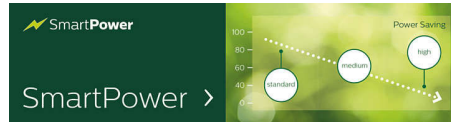

SmartPower

The backlight intensity can be controlled and pre-set by the system to reduce the power consumption by up to 50%, which saves substantially on energy costs.

Place in landscape

Place in landscape or portrait orientation