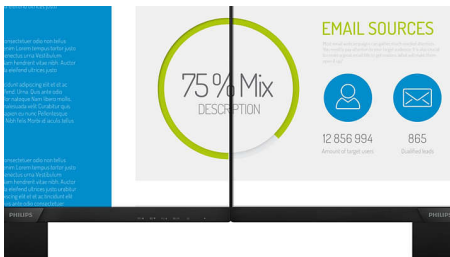

Iznimno uski rubovi

Novi zasloni tvrtke Philips imaju iznimno uske rubove koji osiguravaju minimalnu neiskorištenu površinu i maksimalnu veličinu prikaza. Naročito su pogodni za vodoravno kombiniranje više zaslona ili formiranje velikih komponentnih zaslona za igre, grafički dizajn i profesionalne primjene; uz zaslone s iznimno

tankim rubom imat ćete osjećaj kao da koristite jedan veliki zaslon.