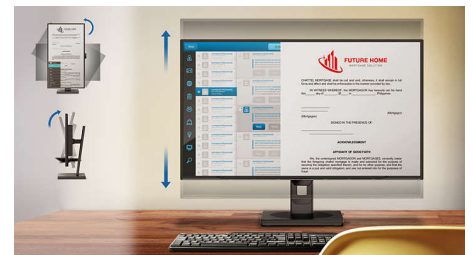

integrated speakers deliver clear communications.

Built-in stereo speakers

A pair of high-quality stereo speakers built into a display device. They may be visible front firing, or invisible down firing, top firing, rear firing etc. depending on model and design.

LowBlue Mode and Flicker-free

Our LowBlue Mode and Flicker-free technology have been developed to reduce eye strain and fatigue often caused by long hours in front of a monitor.

Compact Ergo Base

The Compact Ergo Base is a people-friendly Philips monitor base that tilts, pivot and height-adjusts so each user can position the monitor for maximum viewing comfort and efficiency.