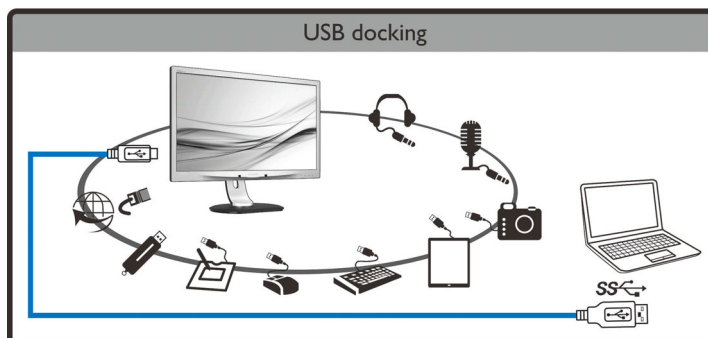

Stand

- Height adjustment: 150 mm
- Pivot: 90 degree
- Swivel: -175/175 degree
- Tilt: -5/30 degree

Power

- ECO mode: 11.1 W (typ.)
- Power supply: 100-240VAC, 50-60Hz, Built-in
- Off mode: Zero watts with AC switch
- On mode: 13.14 W (typ.) (EnergyStar test method)
- Standby mode: $\leq 0.3\text{ W}$ (typ.)
- Power LED indicator: Operation - White, Standby mode- White (blinking)

Dimensions

- Packaging in mm (WxHxD): 603 x 492 x 224 mm
- Product without stand (mm): 541 x 332 x 57 mm
- Product with stand(max height): 541 x 527 x 257 mm

Weight

- Product with packaging (kg): 8.33 kg
- Product with stand (kg): 5.95 kg
- Product without stand (kg): 3.52 kg

Operating conditions

- Altitude: Operation: +12,000ft (3,658m), Non-operation: +40,000ft (12,192m)
- Temperature range (operation): 0°C to 40°C °C
- Relative humidity: 20%-80 %
- Temperature range (storage): -20°C to 60°C °C
- MTBF (demonstrated): 70,000 hrs (excluded backlight)

Sustainability

- Environmental and energy: EnergyStar 8.0, PowerSensor, EPEAT*, TCO Certified Edge, RoHS
- Post consumer recycled plastic: 85%
- Recyclable packaging material: 100 %
- Specific Substances: PVC / BFR free housing, Mercury free

Compliance and standards

- Regulatory Approvals: CE Mark, FCC Class B, SEMKO, cETLus, CU-EAC, TUV Ergo, TUV/GS, EPA, WEEE, UKRAINIAN, ICES-003, SASO, KUCAS

Issue date 2024-03-24

Version: 5.0.1

EAN: 87 12581 74354 3

© 2024 Koninklijke Philips N.V.
All Rights reserved.

Specifications are subject to change without notice.
Trademarks are the property of Koninklijke Philips N.V.
or their respective owners.

www.philips.com

* We recommend to use USB 3.0 connection between your Notebook PC and the Philips display to ensure smooth images, video and audio.

* Activities such as screen sharing, on-line streaming video and audio over the Internet can impact your network performance. Your hardware, network bandwidth and its performance will determine overall audio and video quality.

* The notebook, keyboard, mouse as shown are for illustration purpose only, not included in the product.

* "IPS" word mark / trademark and related patents on technologies belong to their respective owners.

* EPEAT rating is valid only where Philips registers the product. Please visit <https://www.epeat.net/> for registration status in your country.

* Response time value equal to SmartResponse