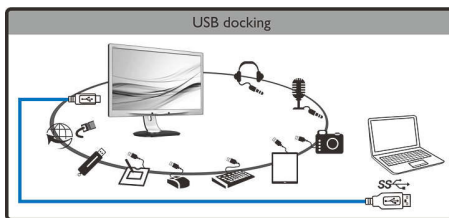

Designed for people

- Low bezel-to-table height for maximum reading comfort
- SmartErgoBase enables people-friendly ergonomic adjustments
- Built-in stereo speakers for multimedia

PHILIPS

USB-docking LCD monitor
B Line 24 (23.8" / 60.5 cm diag.), 1920 x 1080 (Full HD)

241B7QUPEB/69

Highlights

Connect by built in ethernet

Connect with Internet, Intranet with built in ethernet port

Expand view with single cable

This innovative large Philips display enables easy port replication for any notebook. Especially suitable for latest Ultra book type devices with limited connectors, this display with built-in USB 3.0 hub, Ethernet, and stereo speakers enables you to transmit video, audio, and connect to internet or intranet directly with a single cable USB connection. By this advanced USB 3.0 or USB 2.0 plug and play connection, you can now expand your desktop using both your NBPC and Philips display's real-estate without having to worry about cumbersome resolution adjustments or mess around with cables.

Transmit from single cable

Transmit video and audio from the notebook with single cable

True plug and play

True plug and play for hassle free dual display setup

USB hub for peripherals

You can now connect optional full sized Keyboard and mouse to this innovative Philips

display's USB hub to improve your productivity. Simply connect your Notebook to this display with a single USB cable, and you are ready to utilize the attached additional peripherals like external HDD, camera, USB drive along with Full HD video, Audio, and Internet functions. Should you prefer, you can of course still utilize your NBPC's keyboard and track pad as usual.