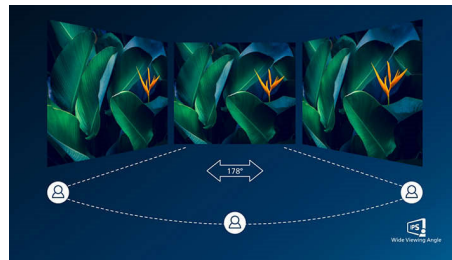

Designed for people

- Low bezel-to-table height for maximum reading comfort
- SmartErgoBase enables people-friendly ergonomic adjustments
- Built-in stereo speakers for multimedia

PHILIPS

USB-docking LCD monitor
B Line 24 (23.8" / 60.5 cm diag.), 1920 x 1080 (Full HD)

IPS technology

IPS displays use an advanced technology which gives you extra wide viewing angles of 178/178 degree, making it possible to view the display from almost any angle - even in 90 degree Pivot mode! Unlike standard TN panels, IPS displays gives you remarkably crisp images with vivid colors, making it ideal not only for Photos, movies and web browsing, but also for professional applications which demand color accuracy and consistent brightness at all times.