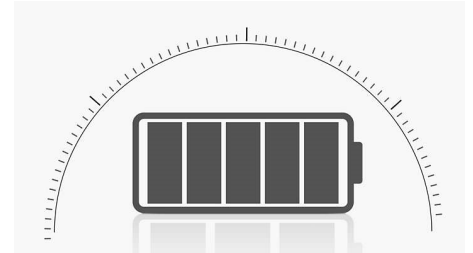

SPK7624/00

Highlights

Easy-to-connect

Easy to connect and tangle free, the wireless design makes life more simple.

Long battery life

The long battery life means you rarely have to replace the batteries, for long-lasting, reliable use when you need it.