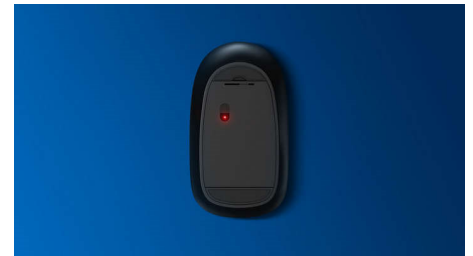

- Buttons: 6 Buttons
- Coating Type: Matte
- Connectivity: 2.4 GHz wireless connection, 10 metres effective wireless connection distance
- Design Type: Ergonomic design
- Driver Requirement: Driver-free
- Optical Sensor Precision: 800/1200/1600
- Product Type: Wireless mouse
- Handed Type: Left- and right-handed

SPK7624/00

Highlights

Easy-to-connect

Easy to connect and tangle free, the wireless design makes life more simple.

Long battery life

The long battery life means you rarely have to replace the batteries, for long-lasting, reliable use when you need it.

Smooth optical tracking

High-definition optical tracking for smooth control

Comfortable ergonomic design

Comfortable ergonomic mouse design feels great

Buttons last millions of click

Buttons last millions of clicks for durability