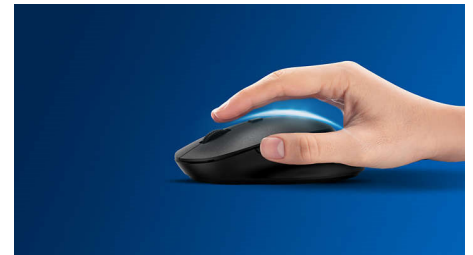

SPK7624/00

Highlights

Easy-to-connect

Easy to connect and tangle free, the wireless design makes life more simple.

Long battery life

The long battery life means you rarely have to replace the batteries, for long-lasting, reliable use when you need it.

Smooth optical tracking

High-definition optical tracking for smooth control

Comfortable ergonomic design

Comfortable ergonomic mouse design feels great

Buttons last millions of click

Buttons last millions of clicks for durability