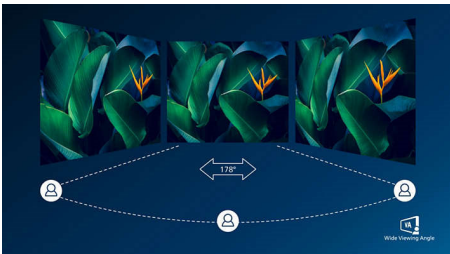

PHILIPS

Full HD Curved LCD monitor
E Line 27" (68.6 cm), 1920 x 1080 (Full HD)

271E1CA/69

Highlights

Curved display design

Desktop monitors offer a personal user experience, which suits a curve design very well. The curved screen provides a pleasant yet subtle immersion effect, which focuses on you at the center of your desk.

VA display

Philips VA LED display uses an advanced multi-domain vertical alignment technology which gives you super-high static contrast ratios for extra vivid and bright images. While standard office applications are handled with ease, it is especially suitable for photos, web-browsing, movies, gaming, and demanding graphical applications. It's optimized pixel management technology gives you 178/178 degree extra wide viewing angle, resulting in crisp images.