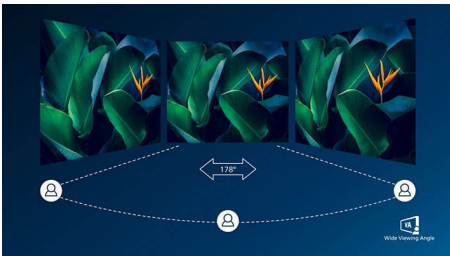

PHILIPS

Full HD Curved LCD display
E Line 32 (31.5"/80 cm diag.), 1920 x 1080 (Full HD)

Highlights

Curved display design

Desktop monitors offer a personal user experience, which suits a curved design very well. The curved screen provides a pleasant yet subtle immersion effect, which focuses on you at the centre of your desk.

VA display

The Philips VA LED display uses an advanced multi-domain vertical alignment technology that gives you super-high static contrast ratios for extra-vivid and bright images. While standard office applications are handled with ease, it is especially suitable for photos, web browsing, films, gaming and demanding graphical applications. Its optimised pixel management technology gives you a 178/178 degree extra-wide viewing angle, resulting in crisp images.