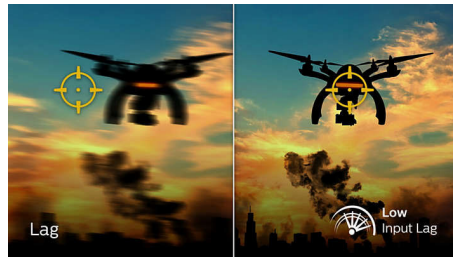

165Hz Gaming

You play intense, competitive gaming. You demand display with lag free, ultra-smooth images. This Philips display redraws the screen image up-to 165 times per second, effectively faster than a standard display. A lower frame rate can make enemies appear to jump from spot to spot on the screen, making them difficult targets to hit. With 165Hz frame rate, you get those critical missing images on the screen which shows enemy movement in ultra-smooth motion so you can easily target them. With ultra-low input lag and no screen tearing, this Philips display is your perfect gaming partner

1ms MPRT fast response

MPRT (motion picture response time) is more intuitive way to describe the response time, which directly refers the duration from seeing blurry noise to clean and crisp images. Philips gaming monitor with 1 ms MPRT effectively eliminates smearing and motion blur, delivers sharper and precise visuals to enhance gaming experience. Best choice for playing thrilling and twitch-sensitive games.

Low Input Lag

Input lag is the amount of time that elapses between performing an action with connected devices and seeing the result on screen. Low input lag reduces the time delay between entering a command from your devices to monitor, greatly improve on playing twitch-sensitive video games, particularly important to whom plays fast-paced, competitive games.