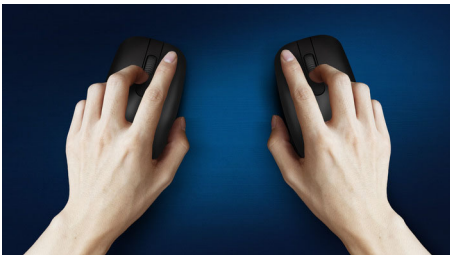

Comfortable accurate control

- High definition optical tracking for smooth control
- Comfortable ergonomic mouse design feels great
- Ambidextrous shape feels good in right or left hand

Philips reliability

Highlights

Smooth optical tracking

High definition optical tracking for smooth control

Comfortable ergonomic design

Comfortable ergonomic mouse design feels great

Ambidextrous mouse design

Ambidextrous shape feels good in right or left hand

Easy-to-connect

Easy to connect and tangle free, the wireless design makes life more simple.

Long battery life

The long battery life means you rarely have to replace the batteries, for long reliable use when you need it.