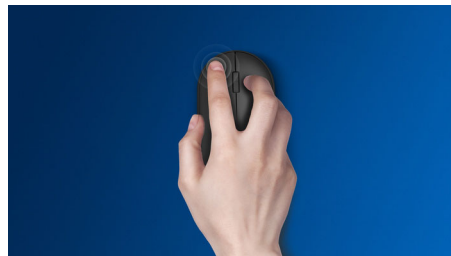

Comfortable accurate control

- High definition optical tracking for smooth control
- Comfortable ergonomic mouse design feels great
- Ambidextrous shape feels good in right or left hand

Philips reliability

Highlights

Smooth optical tracking

High definition optical tracking for smooth control

Comfortable ergonomic design

Comfortable ergonomic mouse design feels great

Ambidextrous mouse design

Ambidextrous shape feels good in right or left hand

Easy-to-connect

Easy to connect and tangle free, the wireless design makes life more simple.

Long battery life

The long battery life means you rarely have to replace the batteries, for long reliable use when you need it.

Buttons last millions of click

Buttons last millions of clicks for durability

SPK7384/00

Specifications

Technical specifications

- Product Type: Wireless mouse
- Design Type: Ergonomic design
- Connectivity: 2.4GHz wireless connection
- Buttons: 3 buttons
- Optical Sensor Precision: 1600DPI
- Driver Requirement: Driver-free
- Coating Type: Matte
- Handed Type: Left and right-handed
- Optical Sensor Precision-Mouse: 1600 dpi mouse