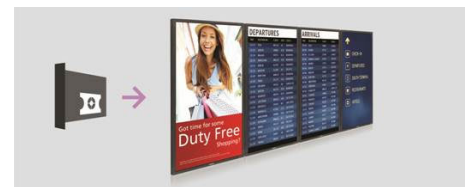

OPS Insert

Turn your display into an all-in-one digital signage solution and create a display network that is connected, intelligent and secure. Open Pluggable Specification (OPS) is an industry-standard slot into which you can add an OPS-standardised media player. This cable-free solution gives you the ability to install, use or maintain your hardware whenever you need to.