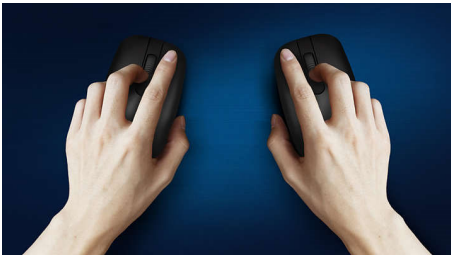

Keyboard designed for ultimate productivity

- Familiar layout for easy typing
- Low-profile keys for comfortable quiet typing
- Thin profile design looks great on your desk

Plug and Play

- Simple plug-and-play wired USB connections

PHILIPS

Wireless keyboard-mouse combo
3 buttons USB 2.0 Wired, Optical Sensor

SPT6234/00

Highlights

Plug-and-play

Simple plug-and-play wired USB connections

Comfortable ergonomic design

Comfortable ergonomic mouse design feels great

Keystrokes for durability

Keys last millions of keystrokes for durability

Ambidextrous mouse design

Ambidextrous shape feels good in right or left hand

Familiar keyboard layout

Familiar layout for easy typing

Smooth optical tracking

High definition optical tracking for smooth control

Quiet-typing

Low-profile keys for comfortable quiet typing

Thin profile design

Thin profile design looks great on your desk

Specifications