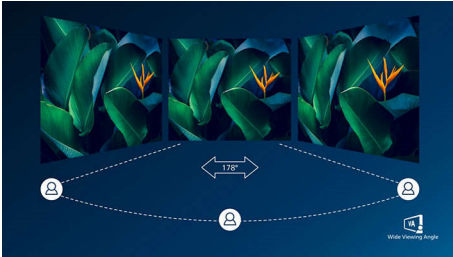

Immersive visuals

- 16:9 Full HD display for crisp detailed images
- SmartContrast for rich black details
- VA display delivers awesome images with wide viewing angles

PHILIPS

Highlights

VA display

Philips VA LED display uses an advanced multi-domain vertical alignment technology which gives you super-high static contrast ratios for extra vivid and bright images. While standard office applications are handled with ease, it is especially suitable for photos, web-browsing, movies, gaming, and demanding graphical applications. Its optimized pixel management technology gives you 178/178 degree extra wide viewing angle, resulting in crisp images.