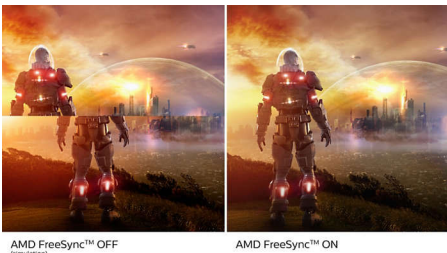

Features designed for you

- Less eye fatigue with Flicker-free technology
- LowBlue Mode for easy on-the-eyes productivity

The gaming advantage is yours

- 1ms (MPRT) fast response for crisp image and smooth gameplay
- AMD FreeSync™ Premium; tear free, stutter free, fluid gaming
- SmartImage game mode optimized for gamers
- 144Hz refresh rates for ultra-smooth, brilliant images
- Ultra Wide-Color wider range of colors for a vivid picture

Immersive visuals

- 16:9 Full HD display for crisp detailed images
- SmartContrast for rich black details
- VA display delivers awesome images with wide viewing angles

PHILIPS

Highlights

VA display

Philips VA LED display uses an advanced multi-domain vertical alignment technology which gives you super-high static contrast ratios for extra vivid and bright images. While standard office applications are handled with ease, it is especially suitable for photos, web-browsing, movies, gaming, and demanding graphical applications. Its optimized pixel management technology gives you 178/178 degree extra wide viewing angle, resulting in crisp images.

AMD FreeSync™ Premium

Gaming shouldn't be a choice between choppy gameplay or broken frames. AMD FreeSync™ Premium equips serious gamers with a fluid, tear-free gameplay experience at peak performance. There are no compromises, game confidently with a high refresh rate, low framerate compensation, and low latency.