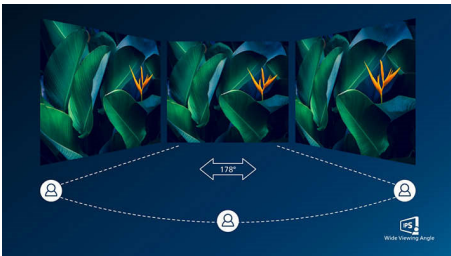

IPS technology

IPS displays use an advanced technology which gives you extra wide viewing angles of 178/178 degree, making it possible to view the display from almost any angle. Unlike standard TN panels, IPS displays gives you remarkably crisp images with vivid colors, making it ideal not only for Photos, movies and web browsing, but also for professional applications which demand color accuracy and consistent brightness at all times.