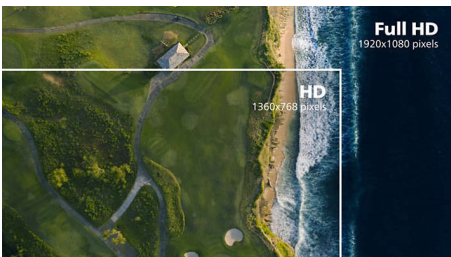

16:9 Full HD display

Picture quality matters. Regular displays deliver quality, but you expect more. This display

features enhanced Full HD 1920 x 1080 resolution. With Full HD for crisp detail paired with high brightness, incredible contrast and realistic colors expect a true to life picture.