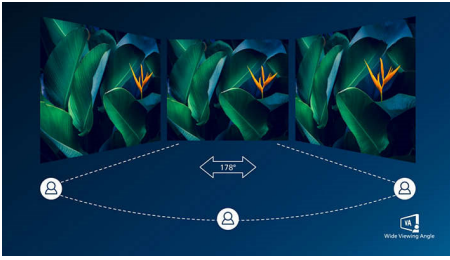

Experience true multimedia

- DisplayPort connection for maximum visuals
- HDMI ensures universal digital connectivity
- Built-in stereo speakers for multimedia

Vivid pictures every time

- SmartContrast for rich black details
- SmartImage pre-sets for easy optimised image settings
- VA display delivers awesome images with wide viewing angles
- Effortlessly smooth action with Adaptive-Sync technology

PHILIPS

LCD monitor
V Line 27" (68.6 cm), 1920 x 1080 (Full HD)

Highlights

VA display

The Philips VA LED display uses an advanced multi-domain vertical alignment technology that gives you super-high static contrast ratios for extra-vivid and bright images. While standard office applications are handled with ease, it is especially suitable for photos, web browsing, films, gaming and demanding graphical applications. Its optimised pixel management technology gives you a 178/178 degree extra-wide viewing angle, resulting in crisp images.