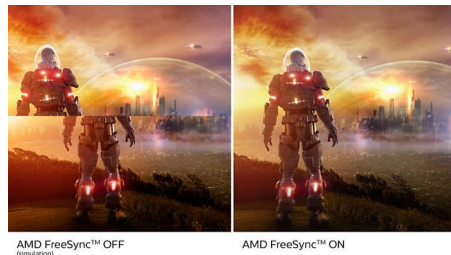

Ultra-smooth gaming

Gaming shouldn't be a choice between choppy gameplay or broken frames. With the new Philips monitor it doesn't have to be. Get fluid, artefact-free performance at virtually any frame rate with AMD FreeSync™ technology, smooth, quick refresh and ultra-fast response time.