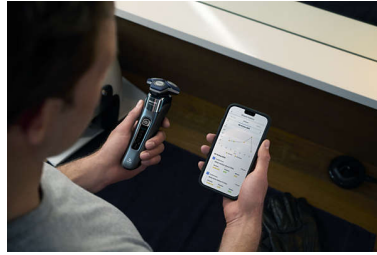

Personalization via app

Perfect your shave by pairing your shaver with the Philips GroomTribe app. Shave by shave, track the progress of your skin, personalize your shave and master your technique for a shave that's as close as it is kind to skin.