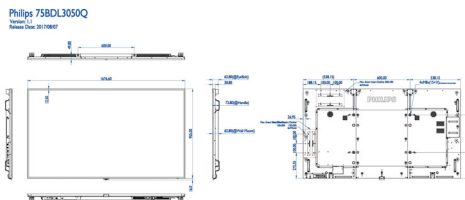

Dimensions

- Set Width: 1676.6 mm
- Product weight: 53.3 kg
- Set Height: 955 mm
- Set Depth: 73.8 mm
- Set Width (inch): 66.01 inch
- Set Height (inch): 37.60 inch
- Wall Mount: 600 x 400 mm M8
- Set Depth (inch): 2.91 inch
- Bezel width: 12.5 (Top/Left/Right) 16.0 (Bottom) mm
- Product weight (lb): 117.5 lb

Operating conditions

- Altitude: 0 ~ 3000 m
- Temperature range (operation): 0 ~ 40 °C
- MTBF: 50,000 hour(s)
- Relative humidity: 20 ~ 80 (operation), 10 - 90%(storage) %
- Temperature range (storage): -20 ~ 60 °C

Multimedia Applications

- USB Playback Video: MKV, MP4, MPEG, MPG, TS, WMV, ASF, AVI, DAT, FLV, MOV, TRP, VOB, WEBM
- USB Playback Picture: BMP, JPEG, JPG, PNG
- USB Playback Audio: AAC, M4A, MP3, WMA

Internal Player

- CPU: Quad Core Full HD
- Memory: 2GB DDR3
- Storage: 8GB eMMC

Accessories

- Included accessories: AC Power Cord, RS232 cable, Batteries for remote control, Quick start guide, Remote Control, HDMI cable, IR sensor cable (1.8M)
- Included Accessories: RS232 daisy-chain cable, USB Cover and screw x1

Miscellaneous

- On-Screen Display Languages: Arabic, Simplified Chinese, Traditional Chinese, English, French, German, Italian, Polish, Russian, Spanish, Turkish, Japanese, Czech, Danish, Dutch, Finnish, Norwegian, Portuguese, Swedish
- Warranty: 3 year warranty
- Regulatory approvals: CE, UL/cUL, CB, FCC, Class B, BSMI, CCC, EAC, EMF, PSB

Issue date 2024-03-24

Version: 17.1.2

EAN: 87 12581 74359 8

© 2024 Koninklijke Philips N.V.
All Rights reserved.

Specifications are subject to change without notice.
Trademarks are the property of Koninklijke Philips N.V.
or their respective owners.

www.philips.com