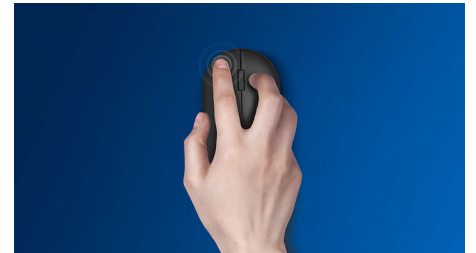

Philips 400 Series
Wireless mouse

3 buttons
2.4GHz Wireless
Optical Sensor

SPK7203

Anywhere wireless portability

A comfortable and stylish mouse that adjusts to fit your palm and fits easily into your bag, this handy notebook mouse companion has wireless connection and an optical sensor that lets it work on most surfaces.

- Ambidextrous shape feels good in right or left hand
- Comfortable ergonomic mouse design feels great
- High definition optical tracking for smooth control

PHILIPS

Highlights

Easy-to-connect

Easy to connect and tangle free, the wireless design makes life more simple.

Smooth optical tracking

High definition optical tracking for smooth control

Ambidextrous mouse design

Ambidextrous shape feels good in right or left hand

Long battery life

The long battery life means you rarely have to replace the batteries, for long reliable use when you need it.

Comfortable ergonomic design

Comfortable ergonomic mouse design feels great

Buttons last millions of click

Buttons last millions of clicks for durability

Wireless mouse
3 buttons 2.4GHz Wireless, Optical Sensor