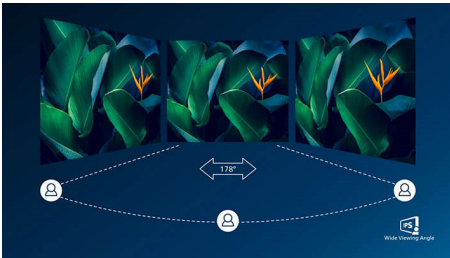

PHILIPS

LCD monitor with USB-C
E Line 24 (23.8" / 60.5 cm diag.), 2560 x 1440 (QHD)

246E1EW/69

Highlights

USB-C connectivity

This Philips monitor features a built-in USB-C connector which meets USB Power Delivery standard. With intelligent and flexible power management, you can power charge your compatible device directly from the monitor using a single USB-C cable. Its slim, reversible USB-C allows for easy connection, you can watch high resolution video from your laptop.

IPS technology

IPS displays use an advanced technology which gives you extra wide viewing angles of 178/178 degree, making it possible to view the display from almost any angle. Unlike standard TN panels, IPS displays gives you remarkably crisp images with vivid colors, making it ideal not only for Photos, movies and web browsing, but also for professional applications which demand color accuracy and consistent brightness at all times.