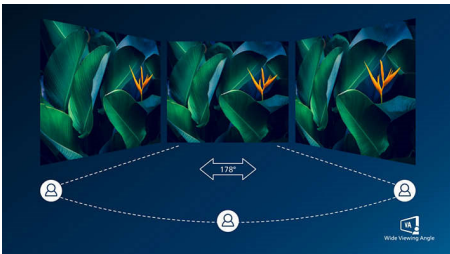

PHILIPS

Full HD Curved LCD display
E Line 32 (31.5" / 80 cm diag.), 1920 x 1080 (Full HD)

322E1C/75

Highlights

Curved display design

Desktop monitors offer a personal user experience, which suits a curve design very well. The curved screen provides a pleasant yet subtle immersion effect, which focuses on you at the center of your desk.

VA display

Philips VA LED display uses an advanced multi-domain vertical alignment technology which gives you super-high static contrast ratios for extra vivid and bright images. While standard office applications are handled with ease, it is especially suitable for photos, web-browsing, movies, gaming, and demanding graphical applications. It's optimized pixel management technology gives you 178/178 degree extra wide viewing angle, resulting in crisp images.