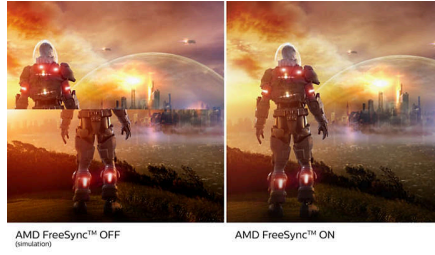

Ultra-smooth gaming

Gaming shouldn't be a choice between choppy gameplay or broken frames. With the new Philips monitor it doesn't have to be. Get fluid, artifact-free performance at virtually any framerate with AMD FreeSync™ technology, smooth quick refresh and ultra-fast response time.