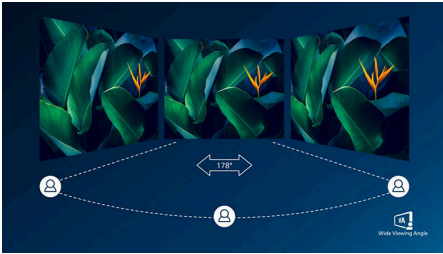

VA display

Philips VA LED display uses an advanced multi-domain vertical alignment technology which gives you super-high static contrast ratios for extra vivid and bright images. While standard office applications are handled with ease, it is especially suitable for photos, web-browsing, movies, gaming, and demanding graphical applications. It's optimized pixel management technology gives you 178/178 degree extra wide viewing angle, resulting in crisp images.