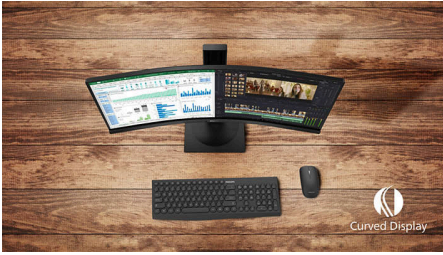

## Simply immersive

The 32" curved E line display offers a truly immersive experience in a stylish design. Experience crisp Full HD visuals, and smooth action with AMD FreeSync technology.

### Features designed for you

- DisplayPort connection for maximum visuals
- HDMI ensures universal digital connectivity
- Less eye fatigue with Flicker-free technology
- LowBlue Mode for easy on-the-eyes productivity
- Cable management reduces cable clutter for neat workspace

### Superb Picture Quality

- SmartContrast for rich black details
- 16:9 Full HD display for crisp detailed images
- VA display delivers awesome images with wide viewing angles
- SmartImage game mode optimized for gamers
- Effortlessly smooth gameplay with AMD FreeSync™ technology

## Curved display design

Desktop monitors offer a personal user experience, which suits a curve design very well. The curved screen provides a pleasant yet subtle immersion effect, which focuses on you at the center of your desk.