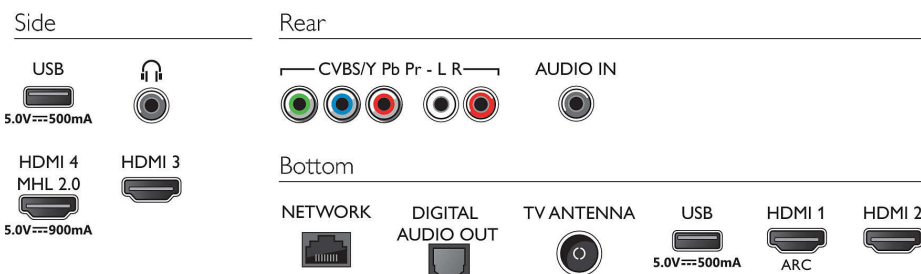

Connections

Issue date 2023-10-05

Version: 7.0.1

EAN: 87 18863 01254 3

© 2023 Koninklijke Philips N.V.
All Rights reserved.

Specifications are subject to change without notice.
Trademarks are the property of Koninklijke Philips N.V.
or their respective owners.

www.philips.com

* EPG and actual visibility (up to 8 days) is country and operator dependent.
* The TV supports DVB reception for 'Free to air' broadcast. Specific DVB operators may not be supported. An up to date list can be found in the FAQ section of the Philips support website. For some operators Conditional Access and subscription are required. Contact your operator for more information.
* (Philips) only compatible with specific Philips player device.
* Philips TV Remote app and related functionalities vary per TV model, operator, and country, as well as smart device model and OS. For more details please visit: www.philips.com/TVRemoteapp.
* Smart TV app offerings vary per TV model and country. For more details please visit: www.philips.com/smarttv.
* USB recording for digital channels only, recordings may be limited by broadcast copy protection (C+). Country and channel restrictions may apply.
* Compatibility depends on Wifi Miracast certification & Android 4.2 or later. For more details please refer to your device documentation.