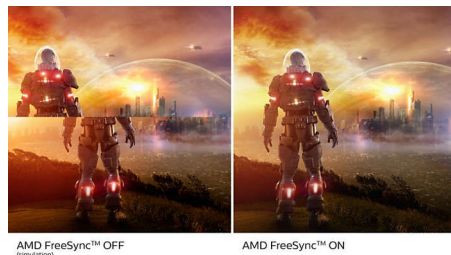

Ultra-smooth gaming

Gaming shouldn't be a choice between choppy gameplay or broken frames. With the new Philips monitor it doesn't have to be. Get fluid, artifact-free performance at virtually any framerate with AMD FreeSync™ technology, smooth quick refresh and ultra-fast response time.