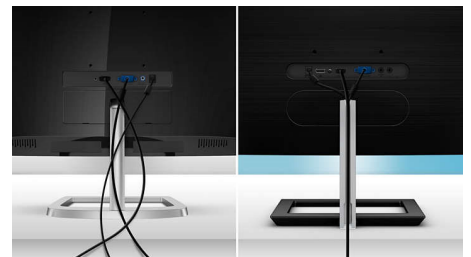

For a cleaner workspace, this monitor features an elegant solution for cable management. No need to bundle cables with extra ties. An elongated slot provides a hidden storage for cables. It conceals cables and looks great in most environments, especially for a small space or the desk that faces a wall or a window. This design cleans up messy cables, for a more organized desk.