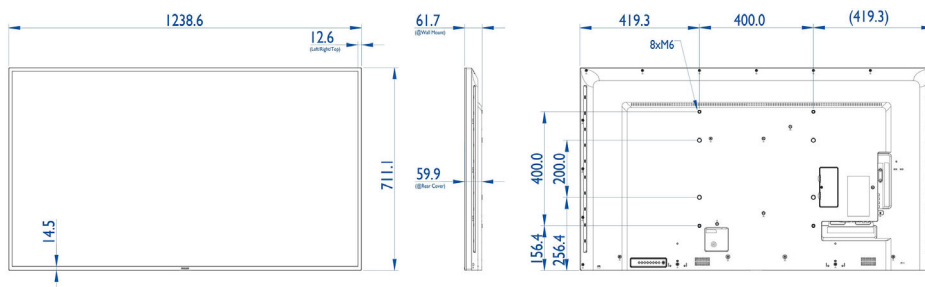

Dimensions

- Set Width: 1238.6 mm
- Product weight: 16 kg
- Set Height: 711.1 mm
- Set Depth: 59.9 mm
- Set Width (inch): 48.76 inch
- Set Height (inch): 28 inch
- VWall Mount: 400 x 400 mm, 400x200 mm, M6
- Set Depth (inch): 2.36 inch
- Bezel width: 12.6 (TLR) / 14.5 (B) mm
- Product weight (lb): 35.27 lb

Operating conditions

- Temperature range (operation): 5 ~ 40 °C
- MTBF: 50,000 hour(s)
- Relative humidity: 20 ~ 80 %
- Temperature range (storage): -20 ~ 60 °C

Multimedia Applications

- USB Playback Video: 3G2, 3GP, ASF, ASX, AVI, DAT, F4V, FLV, M2TS, M4V, MK3D, MOV, MP4, MPE, MPEG, MPG, MTS, QT, TRP, TS, TTS, VOB, WEBM, WMV, Xvid
- USB Playback Picture: BMP, GIF, JPEG, JPG
- USB Playback Audio: AAC, AC3, AIF, AIFF, AMR, EC3, M4A, MP3, OGA, OGG, WAV, WMA

Accessories

- Included accessories: AC Power Cord, RS232 cable, VGA cable, Remote Control, Batteries for remote control, User manual on CD-ROM, Quick start guide

Miscellaneous

- On-Screen Display Languages: English, French, German, Italian, Polish, Turkish, Russian, Simplified Chinese, Spanish, Traditional Chinese
- Warranty: 3 year warranty
- Regulatory approvals: CE, CCC, UL/cUL, C-Tick, BSMI, CB, GOST, CECP, EPA

Issue date 2024-03-24

Version: 2.0.1

EAN: 87 12581 73402 2

© 2024 Koninklijke Philips N.V.
All Rights reserved.

Specifications are subject to change without notice.
Trademarks are the property of Koninklijke Philips N.V.
or their respective owners.

www.philips.com