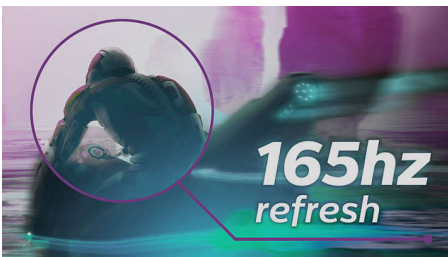

165 Hz Gaming

You play intense, competitive gaming. You demand display with lag free, ultra-smooth images. This Philips display redraws the screen image up to 165 times per second, effectively faster than a standard display. A lower frame rate can make enemies appear to jump from spot to spot on the screen, making them difficult targets to hit. With 165 Hz frame rate, you get those critical missing images on the screen which shows enemy movement in ultra-smooth motion so you can easily target them. With ultra-low input lag and no screen tearing, this Philips display is your perfect gaming partner