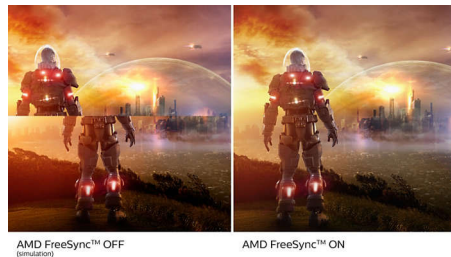

Ultra-smooth gaming

Gaming shouldn't be a choice between choppy gameplay or broken frames. With the new Philips monitor it doesn't have to be. Get fluid, artifact-free performance at virtually any framerate with AMD FreeSync™ technology, smooth quick refresh and ultra-fast response time.