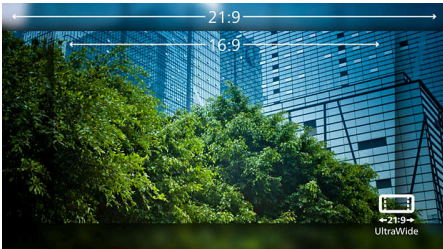

UltraWide CrystalClear images

These Philips screens deliver Crystal Clear, UltraWide Quad HD 3440 x 1440 pixel images. Utilising high-performance panels with high-

density pixel count and 178/178 wide viewing angles, these new displays will make your images and graphics come alive. The UltraWide 21:9 format enables more productivity with more room for side-by-side comparisons and more viewable spreadsheet columns. Whether you are a demanding professional requiring extremely detailed information for CAD-CAM solutions or a financial wizard working on huge spreadsheets, Philips displays deliver Crystal Clear images.