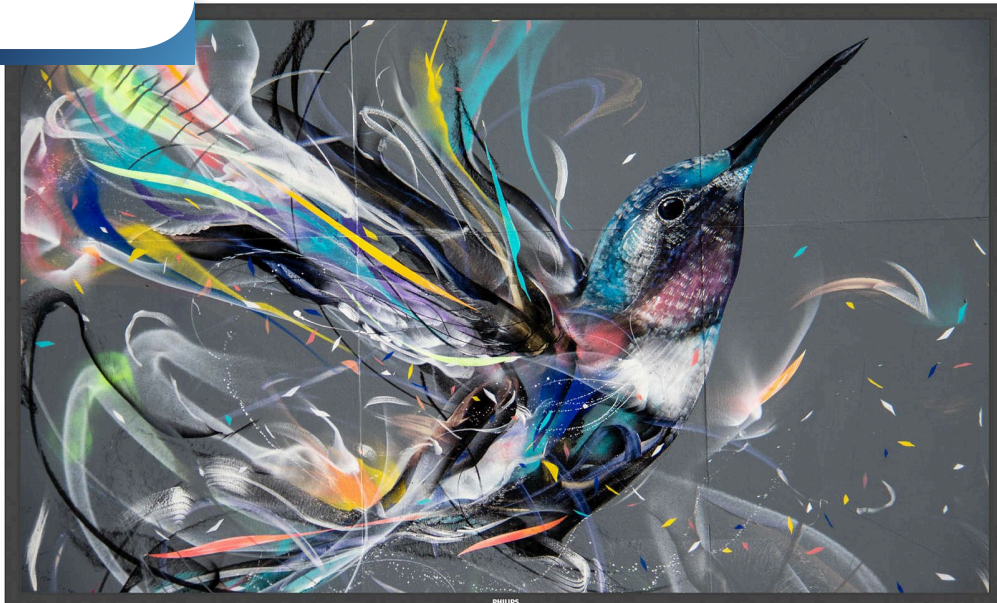

PHILIPS

Q-line scherm

Signage Solutions

32 inch

Direct LED Backlight

Full HD

32BDL3511Q

Geef uw signage dat beetje extra