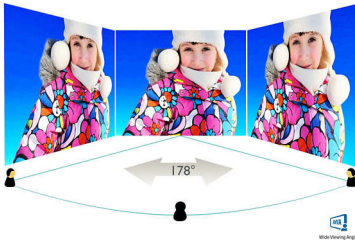

Vivid pictures every time

- Easy display performance tuning with SmartControl Lite
- SmartContrast for rich black details
- 16:9 Full HD display for the best viewing experience
- AMVA LED for wide-view super-high contrast, vivid images

PHILIPS

LCD monitor with LED backlight
V Line 27" (68.6 cm)

273V5QHAB/00

Highlights

AMVA LED display

Philips AMVA LED display uses an advanced multi-domain vertical alignment technology which gives you super-high static contrast ratios for extra vivid and bright images. While standard office applications are handled with ease, it is especially suitable for photos, web-browsing, films, gaming and demanding graphical applications. Its optimised pixel management technology gives you 178/178 degree extra wide viewing angle, resulting in crisp images even in 90 degree pivot mode

Picture/Display

- Panel Size: 27 inch/68.6 cm
- Aspect ratio: 16:9
- LCD panel type: AMVA LCD
- Backlight type: W-LED system
- Pixel pitch: 0.311 x 0.311 mm (0.012" x 0.012")
- Optimum resolution: 1920 x 1080 @ 60 Hz
- Brightness: 300 cd/m²
- Display colours: 16.7 M
- Contrast ratio (typical): 3000:1
- SmartContrast: 10,000,000:1
- Response time (typical): 4 ms (Grey to Grey)*
- Viewing angle: 178° (H)/178° (V), @ C/R > 10
- Effective viewing area: 597.6 (H) x 336.15 (V)
- Scanning Frequency: 30–83 kHz (H)/56–75 Hz (V)
- sRGB