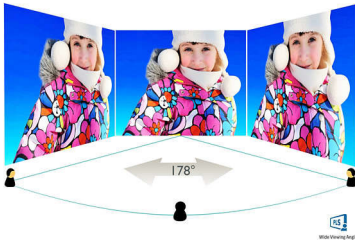

Highlights

PLS technology

PLS displays use an advanced technology that gives you extra-wide viewing angles of 178/178 degrees, making it possible to view the display from almost any angle - even in 90-degree Pivot mode! Unlike standard TN panels, PLS displays give you remarkably crisp images with vivid colours, making them ideal not only for Photos, movies and web browsing, but also for professional applications that demand colour accuracy and consistent brightness at all times.