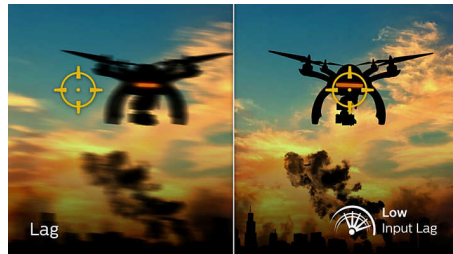

Low Input Lag

Input lag is the amount of time that elapses between performing an action with connected devices and seeing the result on screen. Low input lag reduces the time delay between entering a command from your devices to monitor, greatly improve on playing twitch-sensitive video games, particularly important to whom plays fast-paced, competitive games.