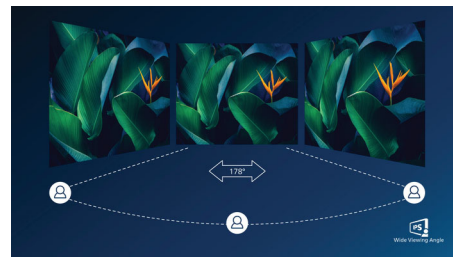

IPS technology

IPS displays use an advanced technology which gives you extra wide viewing angles of 178/178 degree, making it possible to view the display from almost any angle. Unlike standard TN panels, IPS displays gives you remarkably crisp images with vivid colors, making it ideal not only for Photos, movies and web browsing, but also for professional applications which

demand color accuracy and consistent brightness at all times.