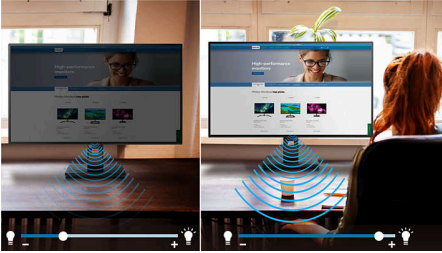

PowerSensor

PowerSensor, zararsız kızılötesi sinyaller alıp vererek kullanıcının bulunup bulunmadığını belirleyen ve kullanıcı bulunmadığında monitör parlaklığını otomatik olarak azaltan, böylece

enerji maliyetlerini %70'e varan oranda azaltan ve monitörün kullanım ömrünü artıran dahili bir "insan sensörüdür".