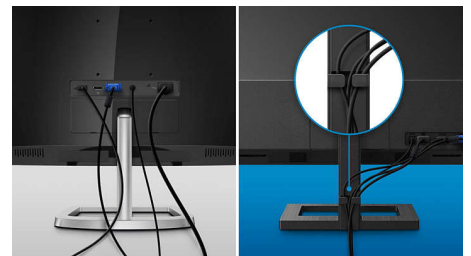

Cable management

Cable management is an intimate design that maintains tidy workspace by organizing cables and wires required for the operation of a display device.

4-sided
Frameless

Wide Viewing
Angle

AMD
FreeSync

Fast Response
1ms MPRT

SmartImage™
Game

Flicker-free

LowBlue Mode

Wide Viewing
Angle

EasySelect

Full HD
1080p