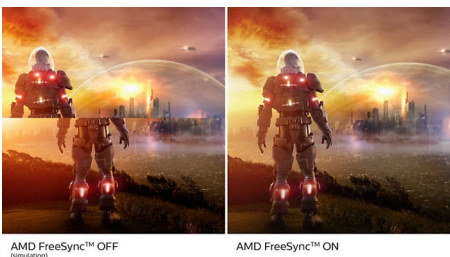

Ultra-smooth gaming

Gaming shouldn't be a choice between choppy gameplay or broken frames. With the new

Philips monitor it doesn't have to be. Get fluid, artefact-free performance at virtually any frame rate with AMD FreeSync™ technology, smooth, quick refresh and ultra-fast response time.