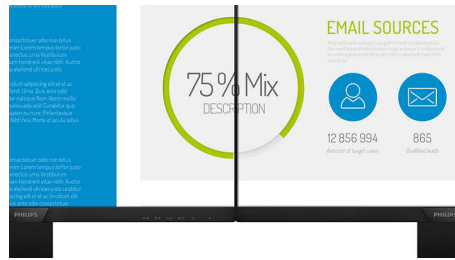

Ultra-narrow Border

The new Philips displays feature ultra-narrow borders which allow for minimal distractions and maximum viewing size. Especially suited for multi-display or tiling setups like gaming, graphic design and professional applications, the ultra-narrow border display gives you the feeling of using one large display.