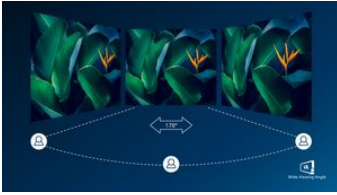

Perfectly designed for your space

- VESA mount allows for flexibility

PHILIPS

Monitor

Features

VA display

Philips VA LED display uses an advanced multi-domain vertical alignment technology which gives you super-high static contrast ratios for extra vivid and bright images. While standard office applications are handled with ease, it is especially suitable for photos, web-browsing, movies, gaming, and demanding graphical applications. It's optimized pixel management technology gives you 178/178 degree extra wide viewing angle, resulting in crisp images.